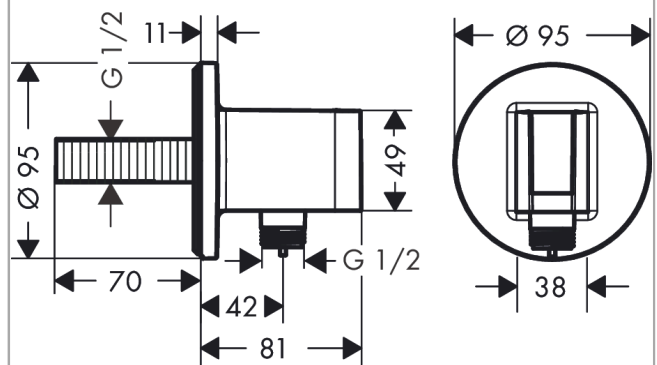

FixFit S

Wall outlet with shower holder

Surfaces: **Brushed Black Chrome** Article Number: **26888340**

Description

product features

- consists of: wall connector, escutcheon
- version: plastic housing with internal water supply made of plastic
- fixed holding position
- for all Hansgrohe hand showers
- for hoses with conical nut
- material: plastic
- with non-return valve
- connection type: G 1/2

Product image

Scale drawing

FixFit S

Wall outlet with shower holder

Surfaces: **Brushed Black Chrome**

Article Number: **26888340**

Exploded Drawing

Year of production: >06/22

FixFit S**Wall outlet with shower holder**Surfaces: **Brushed Black Chrome**Article Number: **26888340****Spare part list**

Year of production: >06/22

Pos.	Description	Article Number	Price	PU
1	shower holder, assy	94695340	€ 129,23	1
2	set of non return valves DW 15	94074000	€ 13,92	1
3	null	93841000	€ 3,21	1
4	seal	94694000	€ 3,21	1
5	escutcheon	94696340	€ 85,68	1
6	connecting thread G½	98933000	€ 57,12	1
7	O-ring 11x2	98127000	€ 3,21	1
8	mounting set	96179000	€ 11,31	1