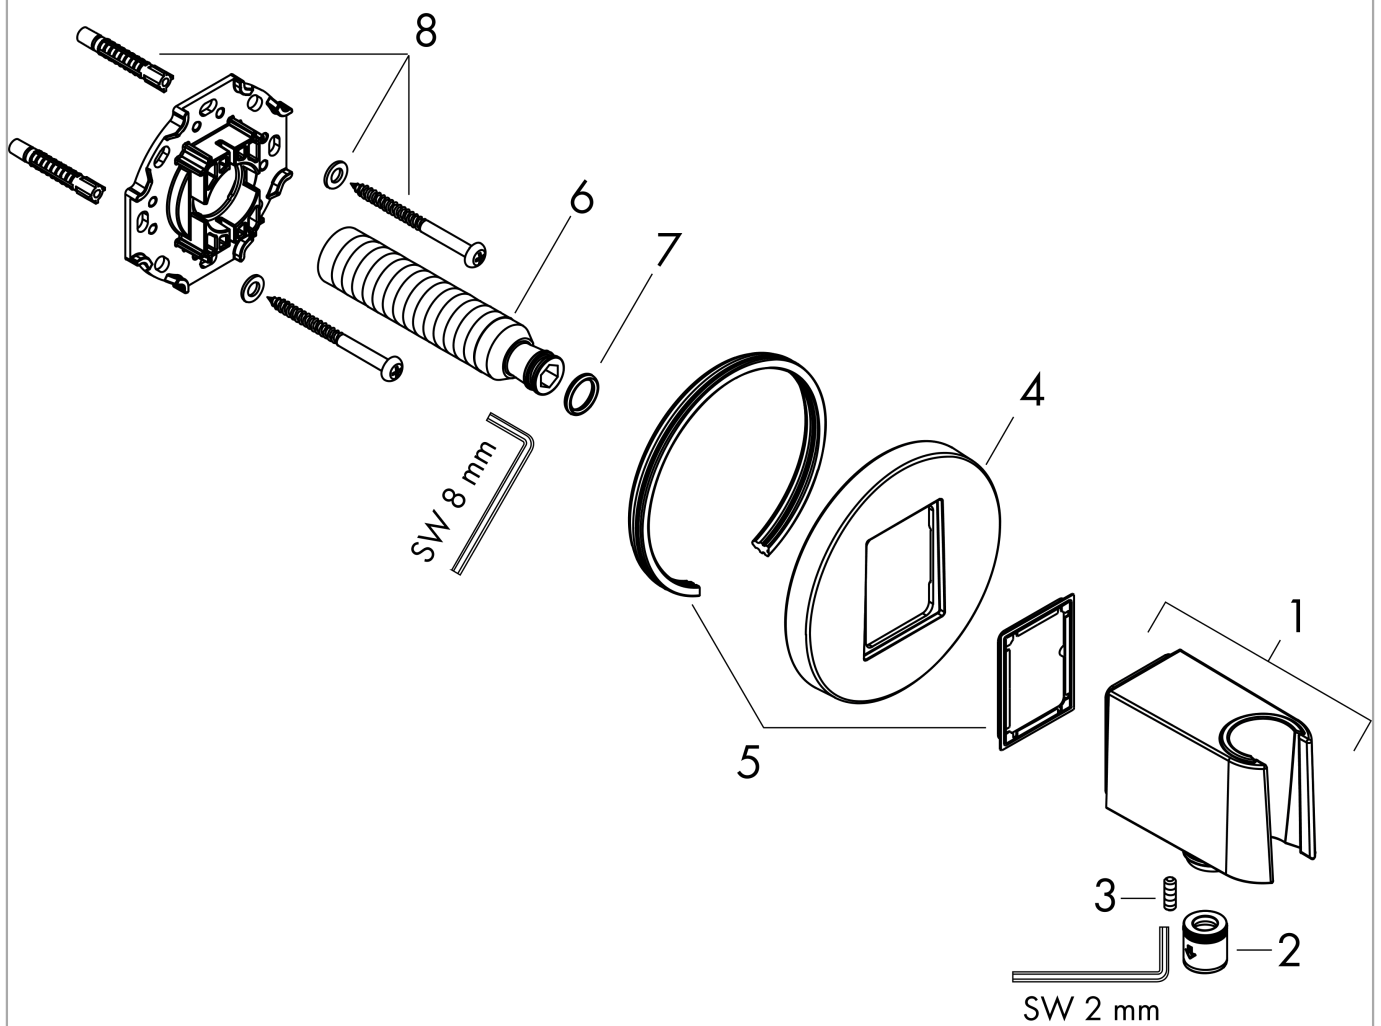

FixFit S

Wall outlet with shower holder

Surfaces: **Brushed Black Chrome** Article Number: **26888340**

Description

product features

- consists of: wall connector, escutcheon
- version: plastic housing with internal water supply made of plastic
- fixed holding position
- for all Hansgrohe hand showers
- for hoses with conical nut
- material: plastic
- with non-return valve
- connection type: G 1/2

Product image

Scale drawing

FixFit S

Wall outlet with shower holder

Surfaces: **Brushed Black Chrome**

Article Number: **26888340**

Exploded Drawing

Year of production: >06/22

FixFit S**Wall outlet with shower holder**Surfaces: **Brushed Black Chrome**Article Number: **26888340****Spare part list**

Year of production: >06/22

Pos.	Description	Article Number	Price	PU
1	shower holder, assy	94695340	€ 129,23	1
2	set of non return valves DW 15	94074000	€ 13,92	1
3	null	93841000	€ 3,21	1
4	seal	94694000	€ 3,21	1
5	escutcheon	94696340	€ 85,68	1
6	connecting thread G½	98933000	€ 57,12	1
7	O-ring 11x2	98127000	€ 3,21	1
8	mounting set	96179000	€ 11,31	1